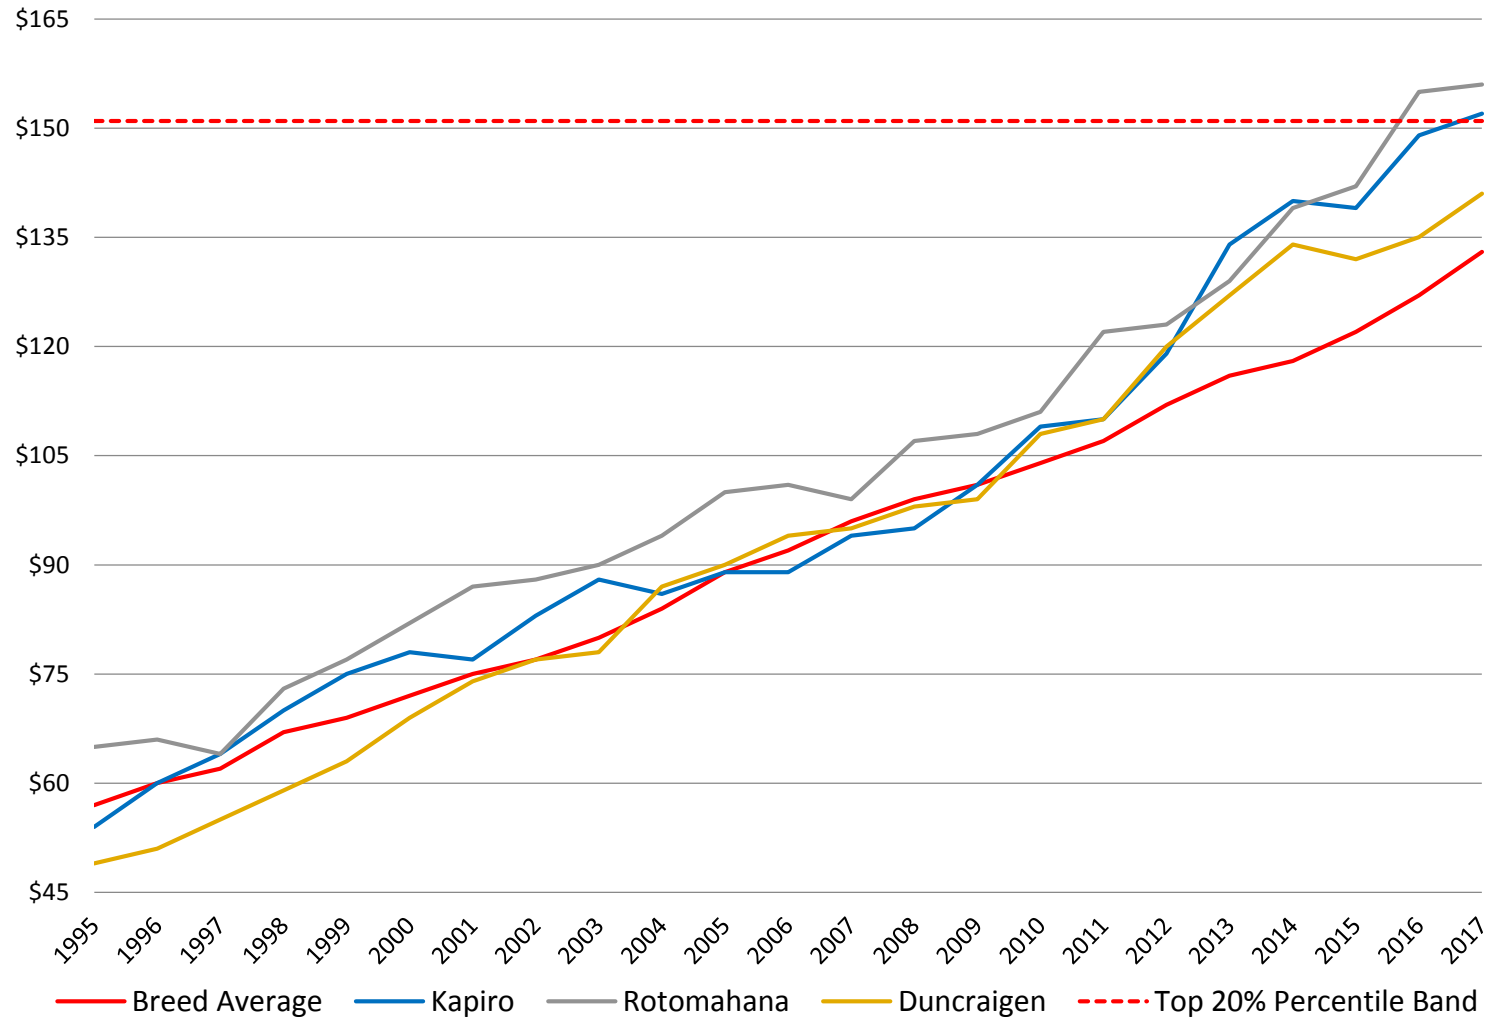

# Angus Pure Index (\$) Herd Averages July 2018

# Angus Self Replacing Index (\$) Herd Averages July 2018

## Simmental Terminal Index (\$) Herd Average July 2018