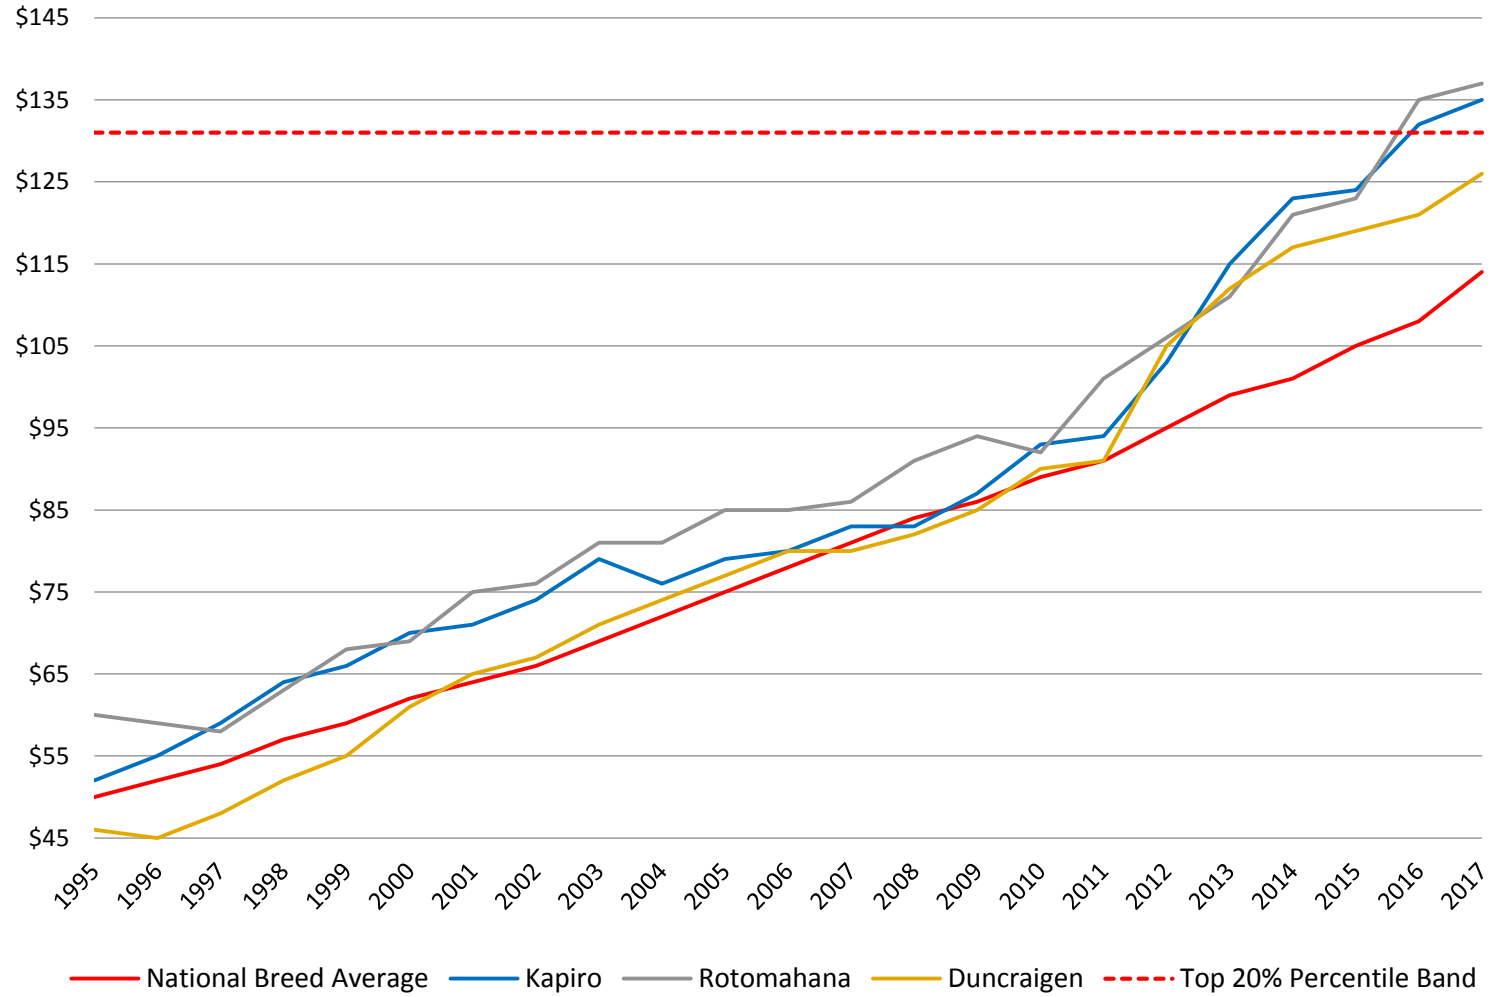

# Angus Pure Index (\$) Herd Averages July 2018

# Angus Self Replacing Index (\$) Herd Averages July 2018

## Simmental Terminal Index (\$) Herd Average July 2018